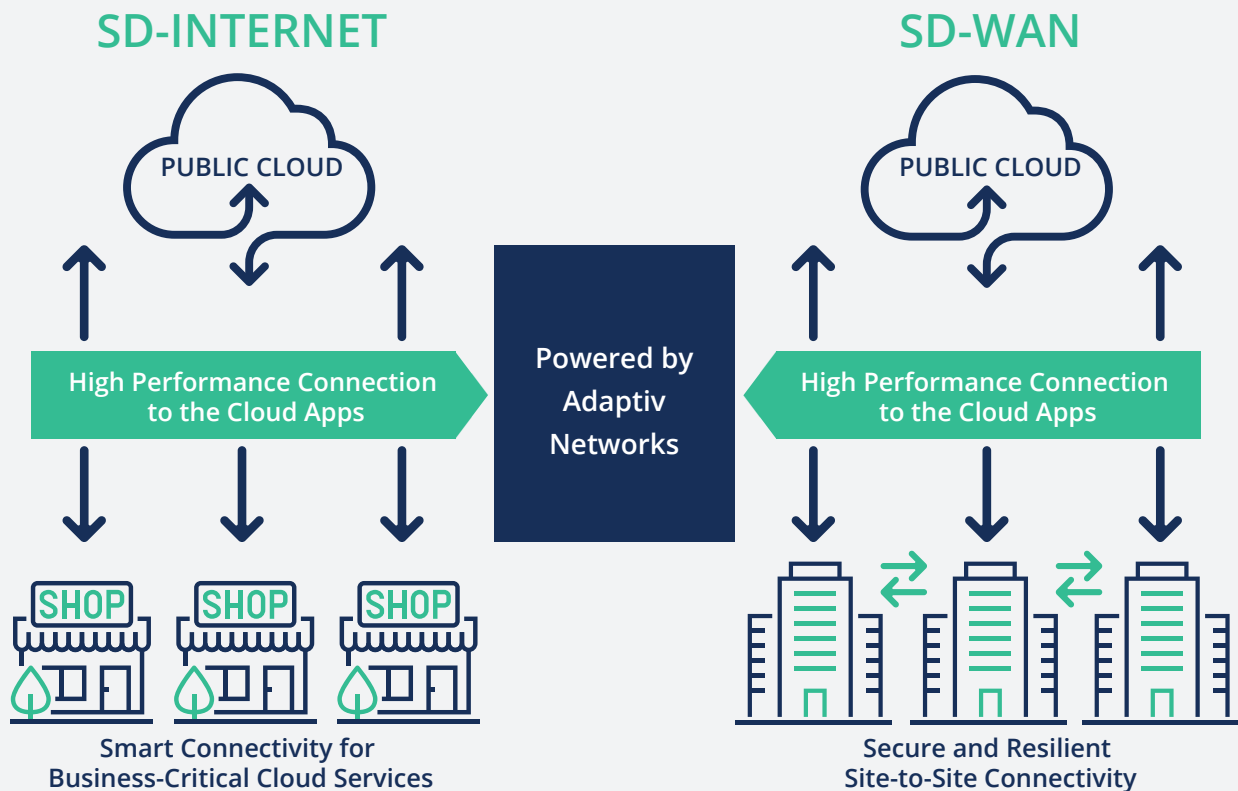

Adaptiv Networks | Products

Adaptiv Networks | Solutions

We build smarter business networks that combine agile cloud connectivity with professional network management - freeing up your valuable IT resources and accelerating your digital transformation.

SD-WAN Tailored to Fit Your Business Needs

CONTACT US TODAY TO LEARN
IF A MANAGED SD-WAN IS RIGHT
FOR YOUR BUSINESS

adaptiv-networks.com